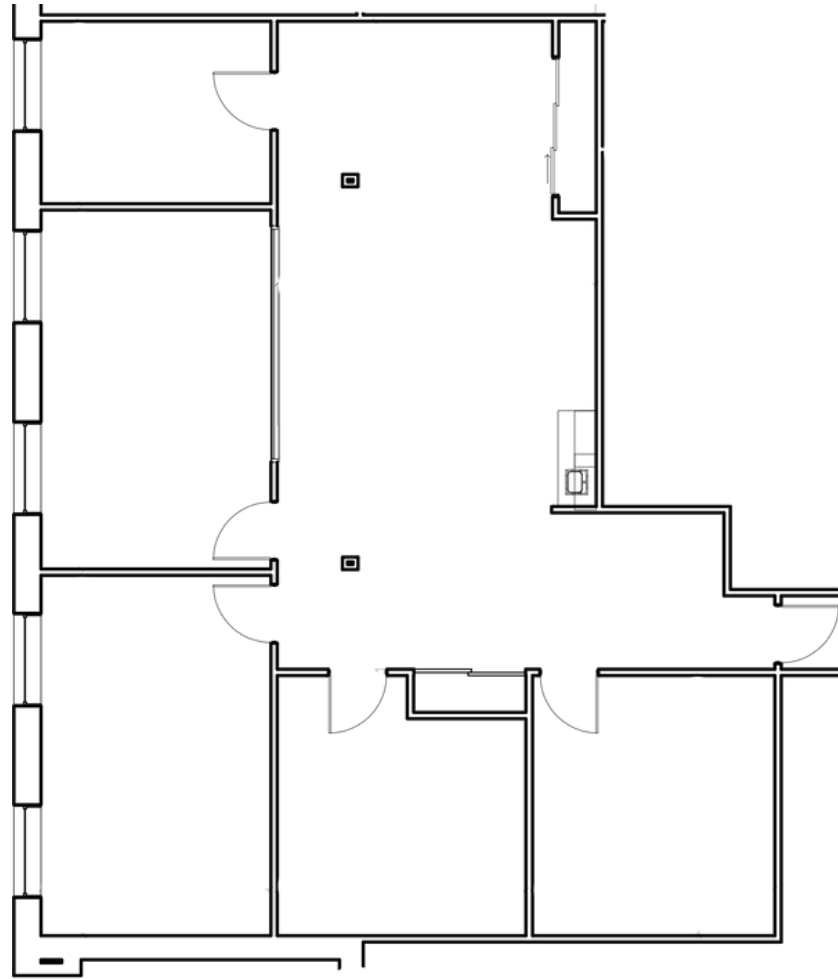

Suite 210 | 2,703_{sf}

- Available 11/01/2024
- Five (5) private offices
- Reception area
- LED lighting throughout