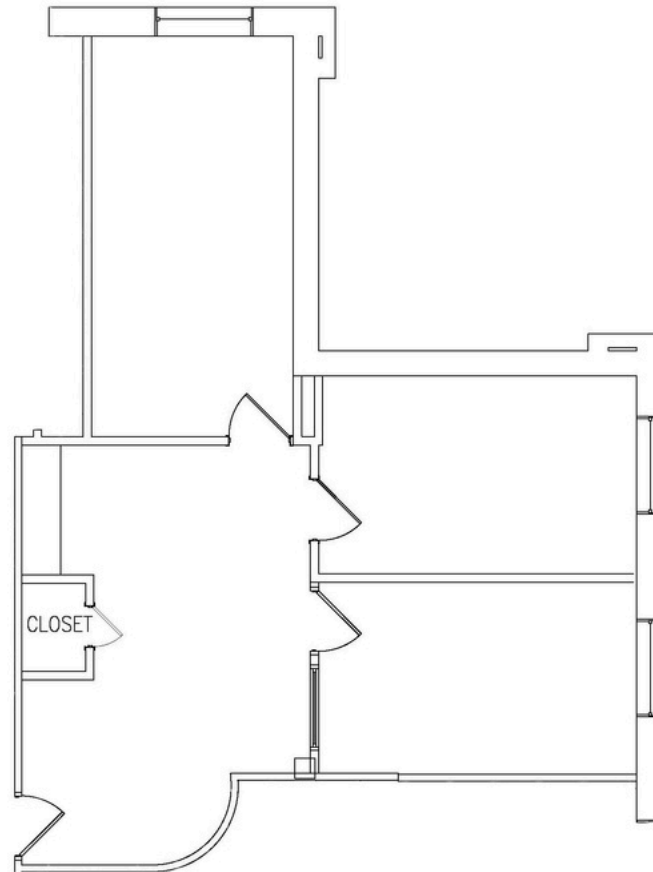

Suite 308 | 1,092 sf

- Available 11/15/2024
- Three (3) private offices
- Reception area
- LED lighting throughout